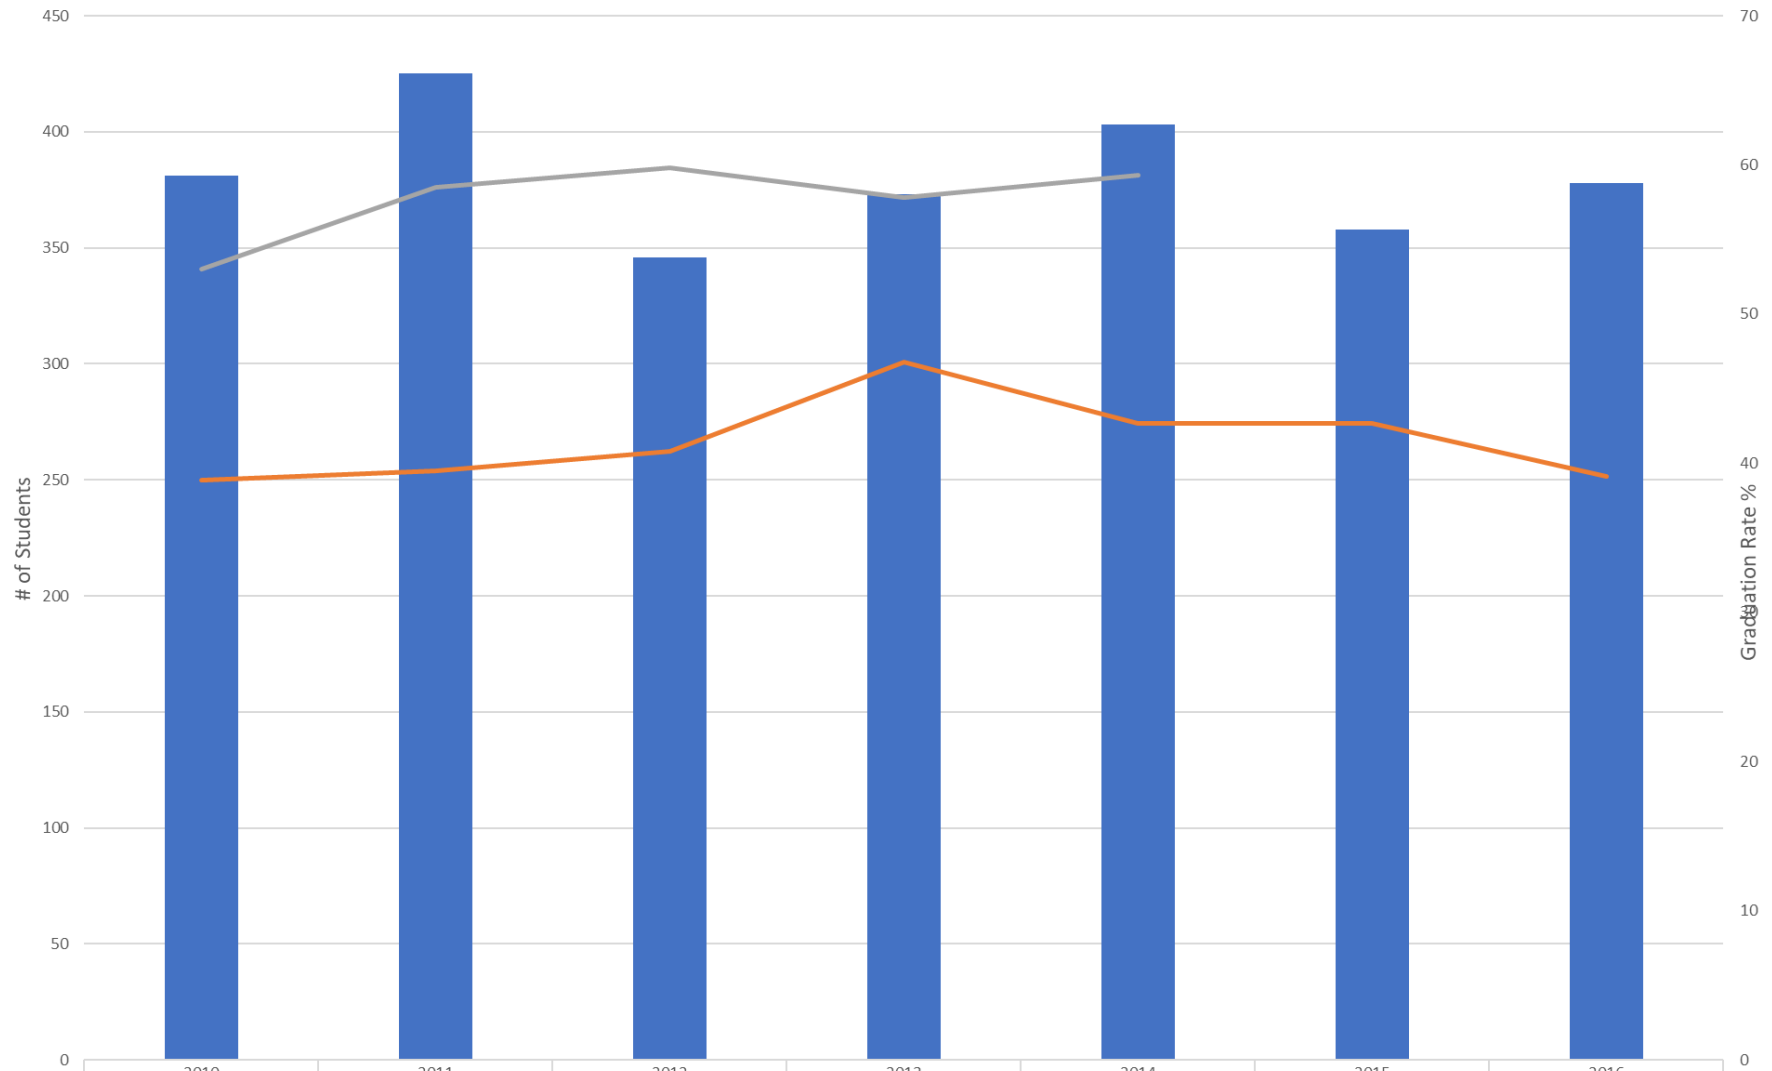

North Park University First Year Fall Cohort Graduation Rates 4 year and 6 year

# in First Year Cohort	381	425	346	373	403	358	378
4 year Graduation Rate	38.9	39.5	40.8	46.8	42.7	42.7	39.1
6 year Graduation Rate	53	58.5	59.8	57.8	59.3		

Cohort Year

■ # in First Year Cohort
 — 4 year Graduation Rate
 — 6 year Graduation Rate